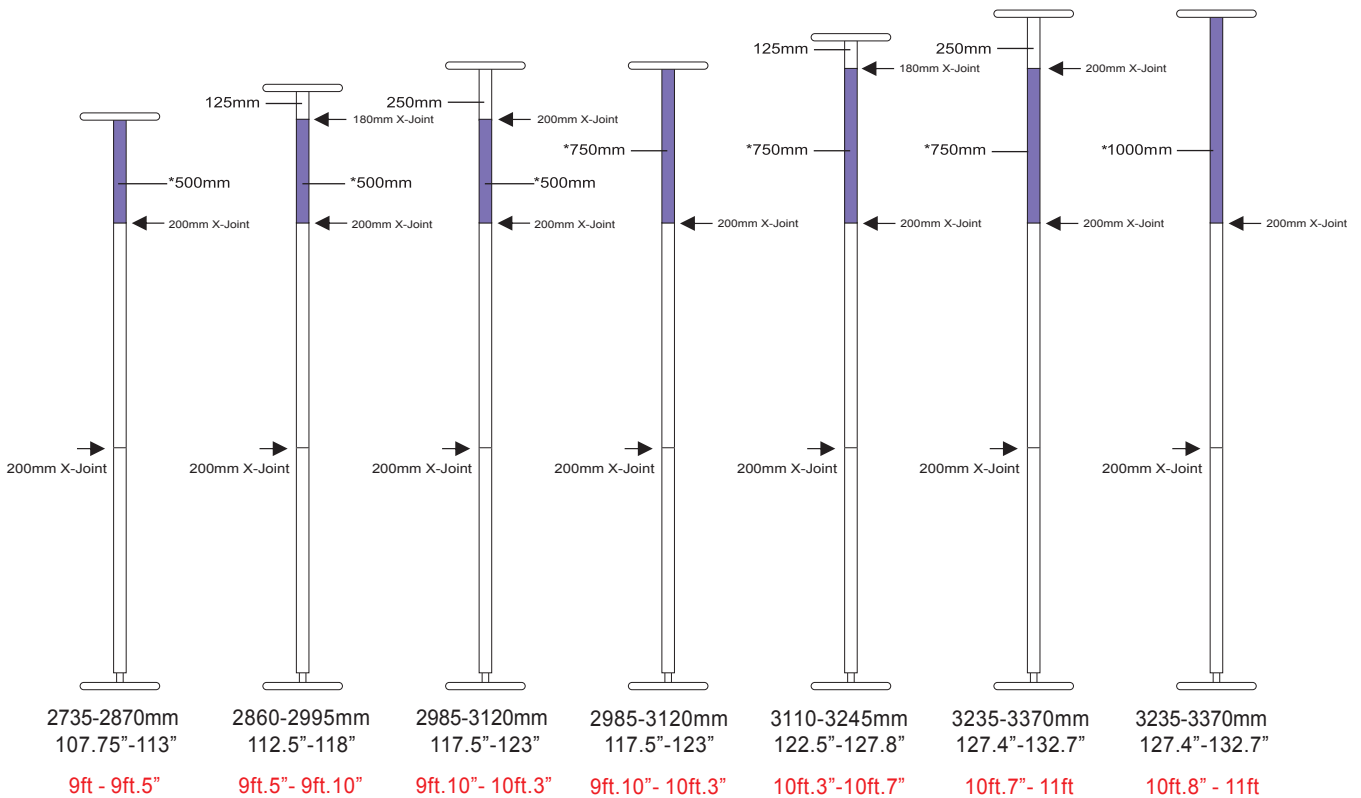

X-POLE®

LEADERS IN DANCE POLE TECHNOLOGY

Size achievable with 125mm & 250mm extensions that are included with standard pole set

*With optional extension purchased separately