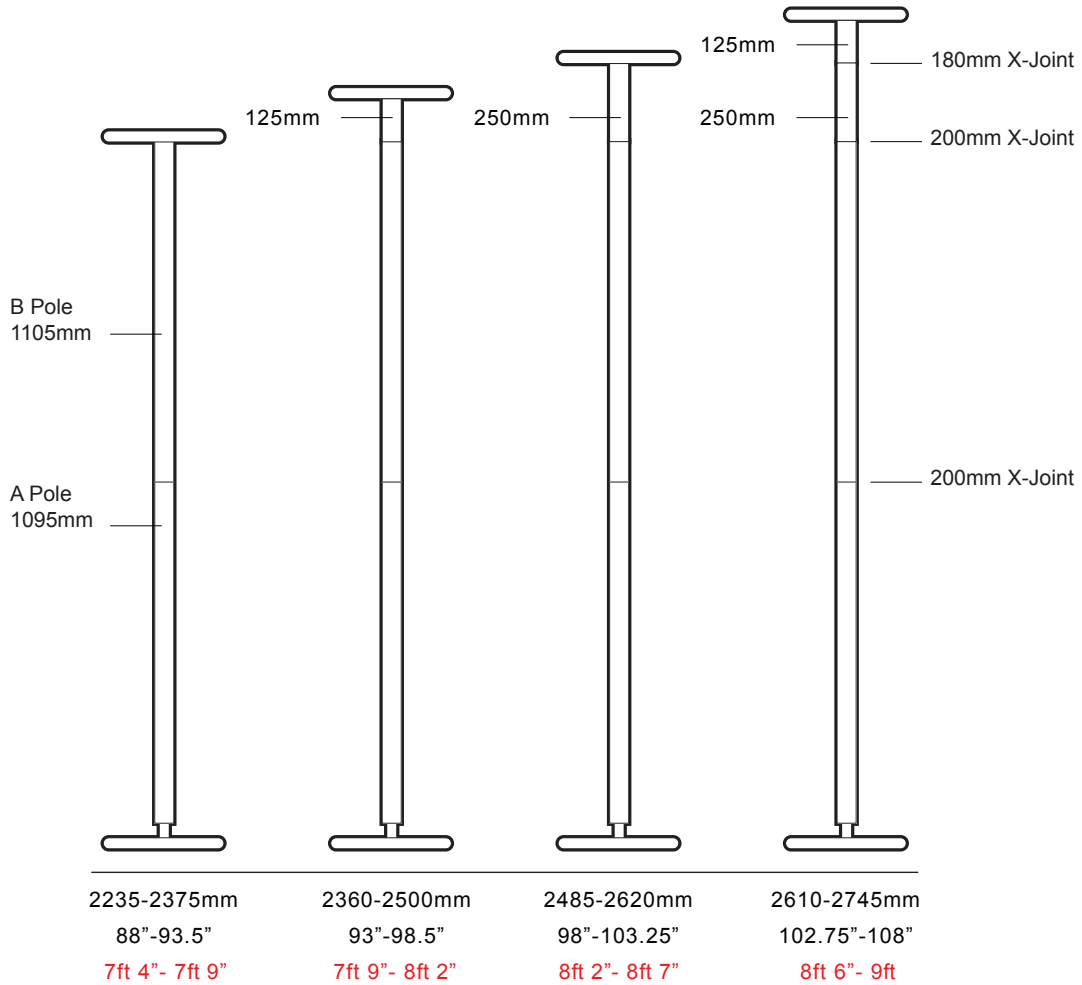

X-POLE®

LEADERS IN DANCE POLE TECHNOLOGY

Size achievable with 125mm & 250mm extensions that are included with standard pole set

*With optional extension purchased separately